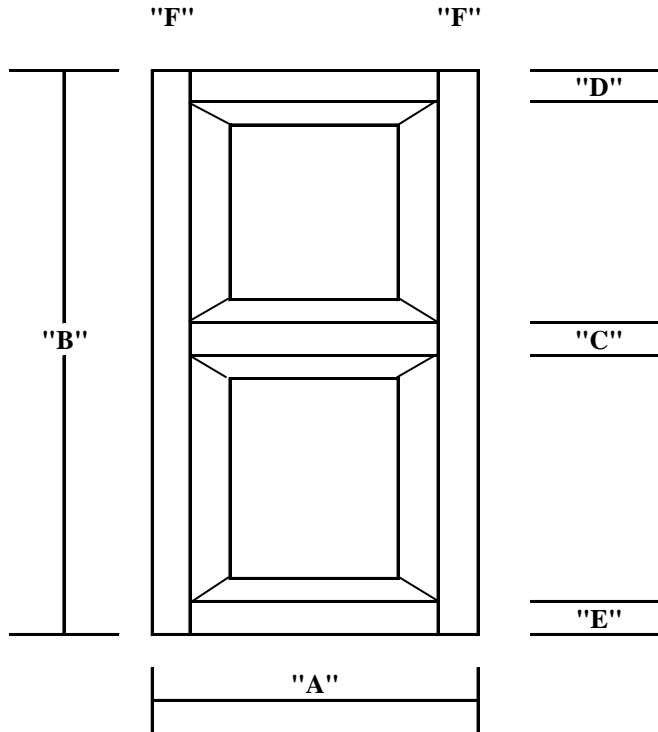

Sizes

- Widths:
 - See Individual Style Specification Sheets
- Lengths:
 - See Individual Style Specification Sheets

Method of Attachment

- Each pair of shutter comes with color matched spikes or screws with painted heads.

CUSTOM MULTI-PIECE SHUTTERS
RAISED PANEL

A. Widths Available:

Nominal: 7", 9", 10", 12", 15", 16" and 18"

Actual: 7", 9", 10", 12", 14 1/2", 16 1/4" and 17 3/4"

B. Lengths Available: Actual: 20" and up, every 1/4"

X. See Specification Sheet

CUSTOM MULTI-PIECE SHUTTERS **RAISED PANEL**

Depth: 7/8"

Actual Sizes

A. Width: 7" _____ 9" _____ 10" _____ 12" _____
 14 1/2" _____ 16 1/4" _____ 17 3/4" _____

B. Length: _____

C. Number of Mullions: _____ Placement of Mullions/ or Configuration #: _____