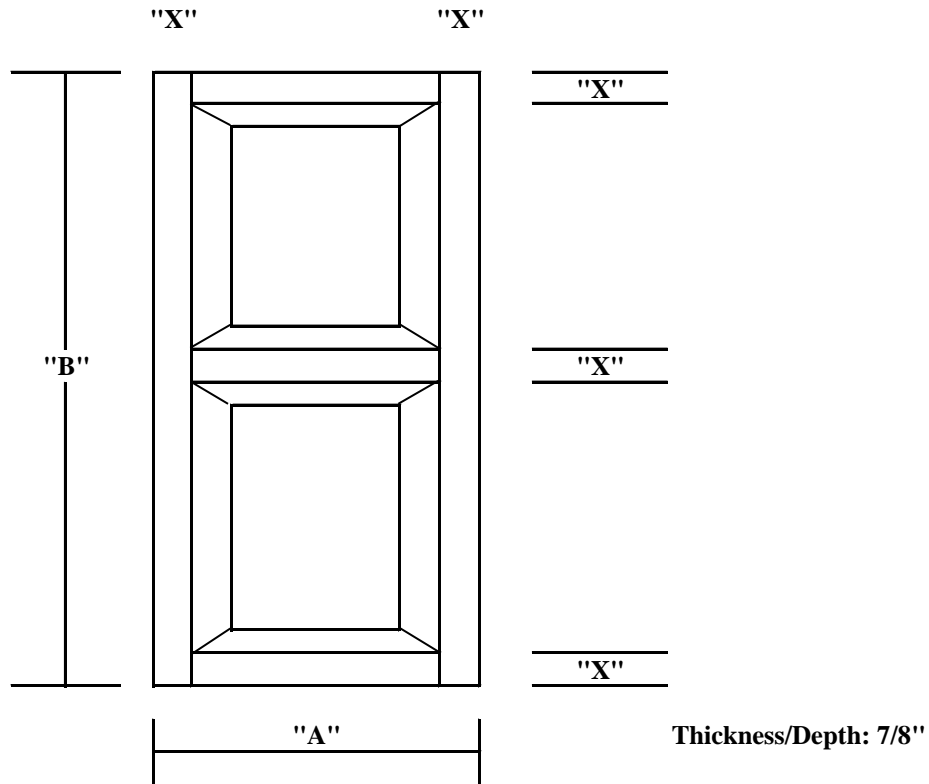

CUSTOM MULTI-PIECE SHUTTERS
RAISED PANEL

A. Widths Available:

Nominal: 7", 9", 10", 12", 15", 16" and 18"

Actual: 7", 9", 10", 12", 14 1/2", 16 1/4" and 17 3/4"

B. Lengths Available: Actual: 20" and up, every 1/4"

X. See Specification Sheet